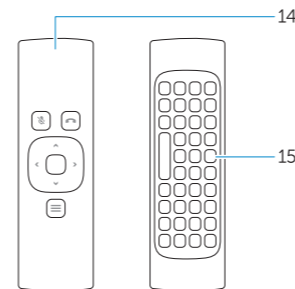

## Features

Caractéristiques | Características

- Power cable connector
- Network connector
- USB 3.0 connectors
- HDMI connector
- DisplayPort connector
- Headset connector
- USB 3.0 connectors with PowerShare
- Power button/Power light
- Memory-card reader
- Recovery buttonhole
- Security cable slot
- Microphone/Speaker
- HD Camera
- Remote control - front
- Keyboard-Remote control back